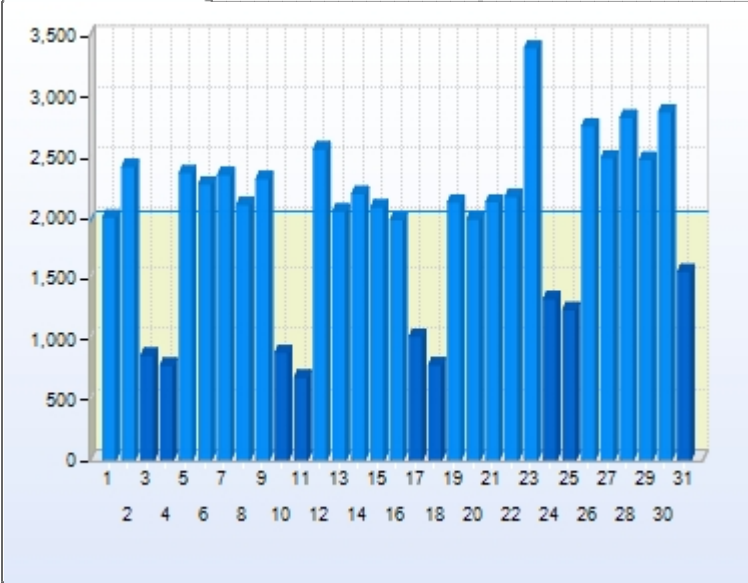

Account: wrbq.intertechmedia.com - WRBQ

Dashboard

Period: Last month (10/1/2009 - 10/31/2009)

Pageviews

Traffic

Summary

Total pageviews:	60,975
Total visits:	25,612
Monthly unique visitors:	12,672
Daily unique visitors:	21,968
First time visitors:	10,697
Avg. pageviews per day:	1,967
Pageviews per visit:	2.38
Pageviews today:	1,587
Visits today:	692
Prognosis today:	2,136
Busiest day:	4/3/2008

Popular

Country:	United States
Language:	English (United States)
Continent:	North America
Entry page:	...pa Bay Radio Station - Homepage
Browser:	MS Internet Explorer 7.0
Operating system:	Windows XP
Search engine:	Google
Search phrase:	q105 tampa
Referring url:	bookmark
Hour:	8:00 AM - 8:59 AM
Day:	Friday

Sources

Source	Percentage	Total
Direct access	71.1%	18,220
Referrers	9.4%	2,404
Search engines	19.5%	4,988

Visits

Geography

e-Commerce

There is no data available.