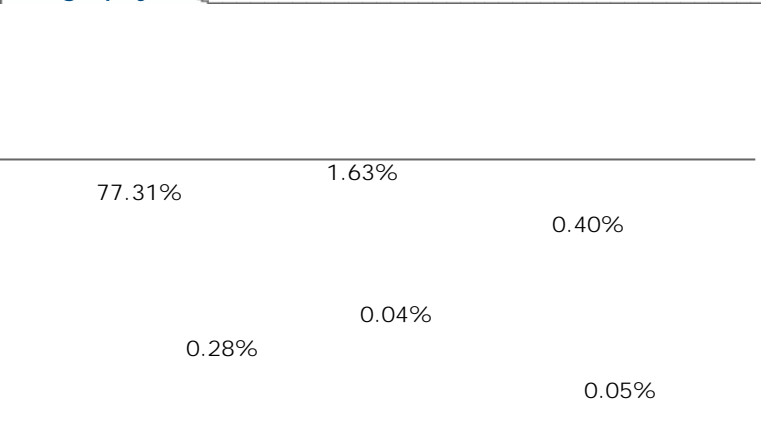

Popular

Country:	United States
Language:	English (United States)
Continent:	North America
Entry page:	...pa Bay Radio Station - Homepage
Browser:	MS Internet Explorer 7.0
Operating system:	Windows XP
Search engine:	Google
Search phrase:	q105 tampa
Referring url:	bookmark
Hour:	8:00 AM - 8:59 AM
Day:	Friday

Sources

Source	Percentage	Total
Direct access	71.1%	18,220
Referrers	9.4%	2,404
Search engines	19.5%	4,988

Visits

Geography

e-Commerce

There is no data available.